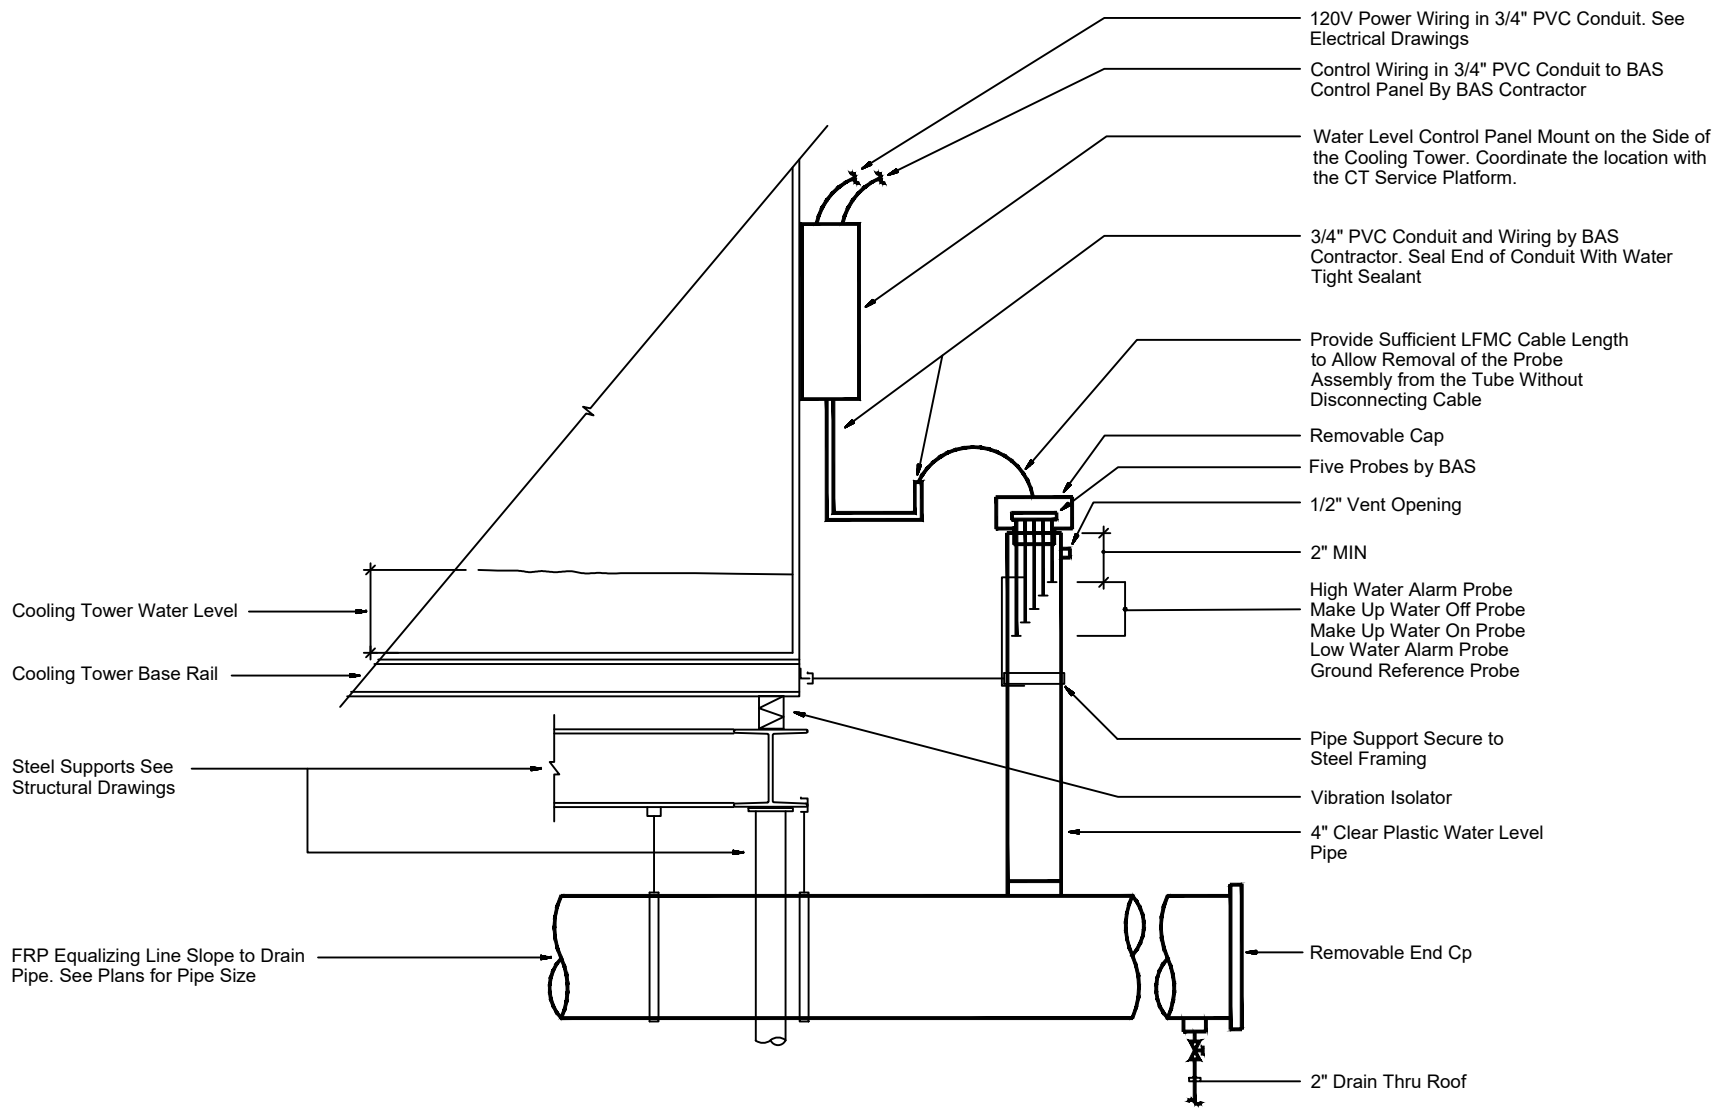

## Detail - Cooling Tower Internal Water Level Controller

No Scale

## Detail - Cooling Tower External Water Level Controller

No Scale